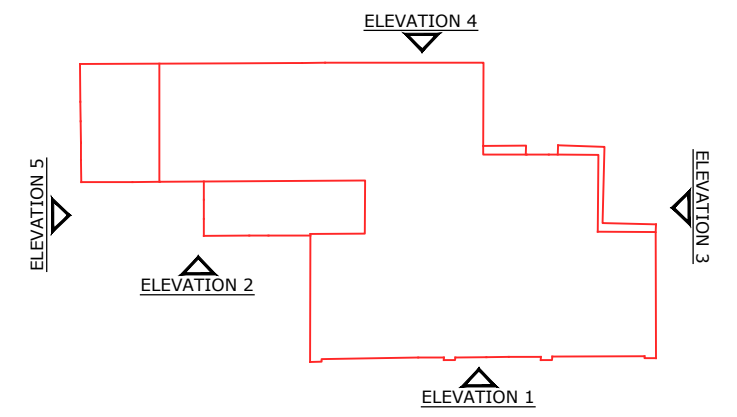

ELEVATION 1

ELEVATION 4

A		Elevations amended to match latest floor plans.		02/08/21	JT
REVISION				DATE	Rev. By
 <p><b>SHROPSHIRE HOMES</b> Quality &amp; Character</p>			<p>SHROPSHIRE HOMES LTD THE OLD WORKHOUSE CROSS HOUSES SHREWSBURY SHROPSHIRE SY5 6JH TELEPHONE: (01743) 761789</p>		
JOB		WOODHOUSE FARM, Priorslee, Telford.		TITLE	
				WOODHOUSE FARM; PROPOSED ELEVATIONS 1 PLOTS 17, 18 & 19.	
DWG No.	186-P-19	DATE	MAY 2021	SCALE	REVISION
VERSION		DRAWN	JG	1:100 @ A3	A